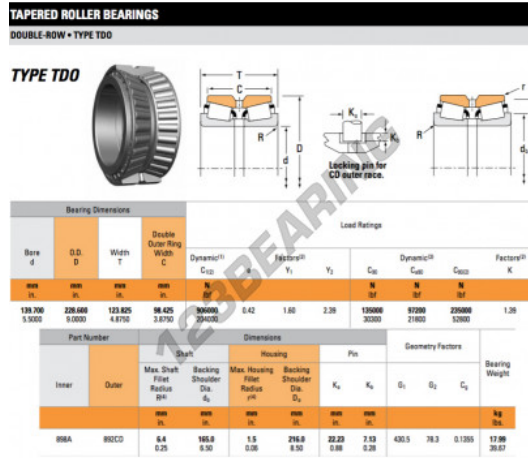

## Tapered roller bearing 898A-892CD-TIMKEN - 898A-892CD-TIMKEN

<https://www.123bearing.com/bearing-housing/roller-bearing/tapered/898a-892cd-timken>

### PRODUCT FEATURES

Brand	TIMKEN
N° Ean13	3663952359861
Inside diameter	139.7 mm
Outside diameter	228.6 mm
Thickness	123.825 mm
Packaging	1

[contact@123bearing.com](mailto:contact@123bearing.com)

(646) 712 9672