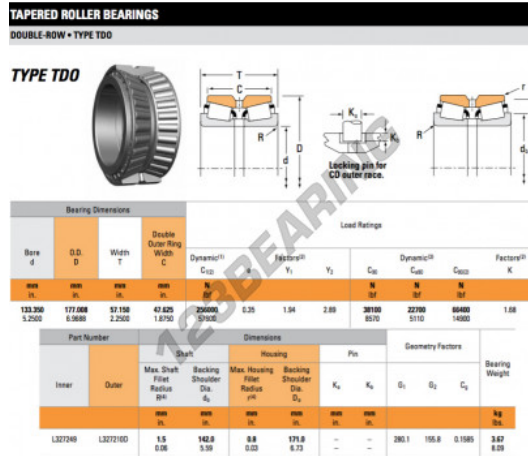

# Tapered roller bearing L327249-L327210D-TIMKEN - L327249-L327210D-TIMKEN

<https://www.123bearing.com/bearing-housing/roller-bearing/tapered/l327249-l327210d-timken>

## PRODUCT FEATURES

Brand	TIMKEN
N° Ean13	3663952359700
Inside diameter	133.35 mm
Outside diameter	177.008 mm
Thickness	57.15 mm
Packaging	1

[contact@123bearing.com](mailto:contact@123bearing.com)

(646) 712 9672