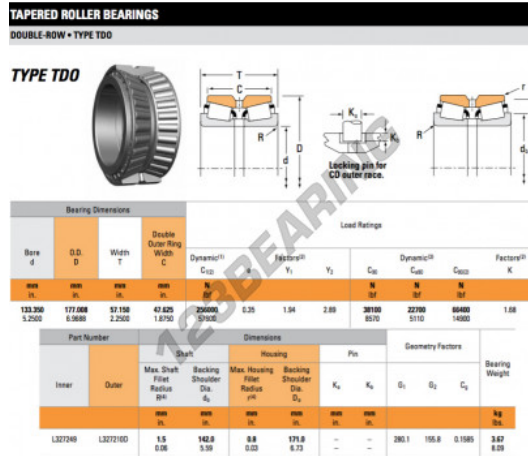

Tapered roller bearing L327249-L327210D-TIMKEN - L327249-L327210D-TIMKEN

<https://www.123bearing.com/bearing-housing/roller-bearing/tapered/l327249-l327210d-timken>

PRODUCT FEATURES

Brand	TIMKEN
N° Ean13	3663952359700
Inside diameter	133.35 mm
Outside diameter	177.008 mm
Thickness	57.15 mm
Packaging	1