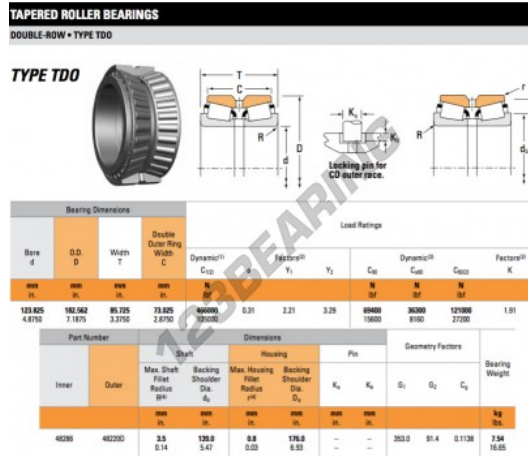

## Tapered roller bearing 48286-48220D-TIMKEN - 48286-48220D-TIMKEN

<https://www.123bearing.com/bearing-housing/roller-bearing/tapered/48286-48220d-timken>

### PRODUCT FEATURES

Brand	TIMKEN
N° Ean13	3663952359540
Inside diameter	123.825 mm
Inside diameter	4 7/8" inch
Outside diameter	182.562 mm
Outside diameter	7 3/16" inch
Thickness	85.725 mm
Thickness	3 3/8" inch
Packaging	1