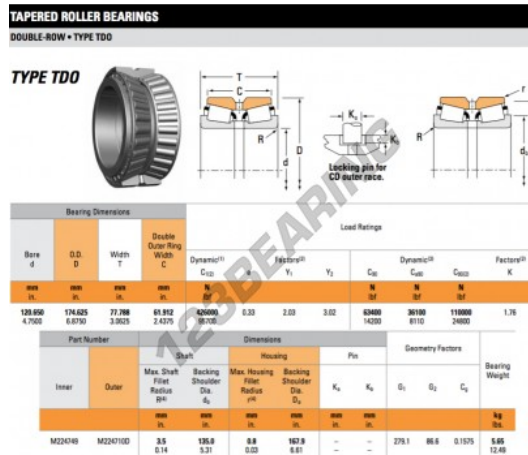

Tapered roller bearing M224749-M224710D-TIMKEN - M224749-M224710D-TIMKEN

<https://www.123bearing.com/bearing-housing/roller-bearing/tapered/m224749-m224710d-timken>

PRODUCT FEATURES

Brand	TIMKEN
N° Ean13	3663952359502
Inside diameter	120.65 mm
Outside diameter	174.625 mm
Thickness	77.788 mm
Weight	2680 g
Packaging	1