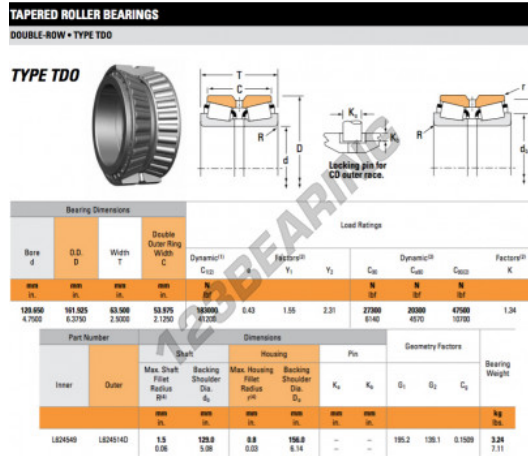

Tapered roller bearing L624549-L624514D-TIMKEN - L624549-L624514D-TIMKEN

<https://www.123bearing.com/bearing-housing/roller-bearing/tapered/l624549-l624514d-timken>

PRODUCT FEATURES

Brand	TIMKEN
N° Ean13	3663952359496
Inside diameter	120.65 mm
Outside diameter	161.925 mm
Thickness	63.5 mm
Packaging	1