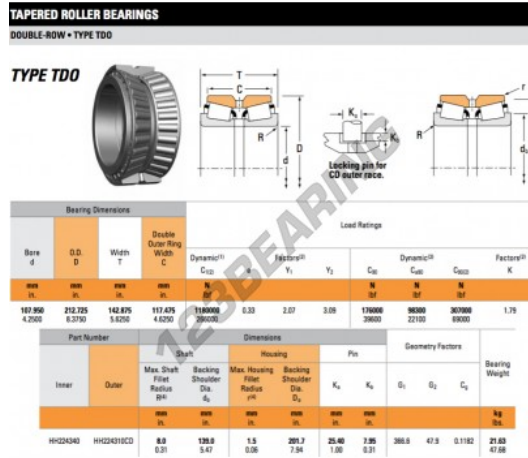

# Tapered roller bearing HH224340-HH224310CD-TIMKEN - HH224340-HH224310CD-TIMKEN

<https://www.123bearing.com/bearing-housing/roller-bearing/tapered/hh224340-hh224310cd-timken>

## PRODUCT FEATURES

Brand	TIMKEN
N° Ean13	3663952359342
Inside diameter	107.95 mm
Outside diameter	212.725 mm
Thickness	142.875 mm
Packaging	1

[contact@123bearing.com](mailto:contact@123bearing.com)

(646) 712 9672