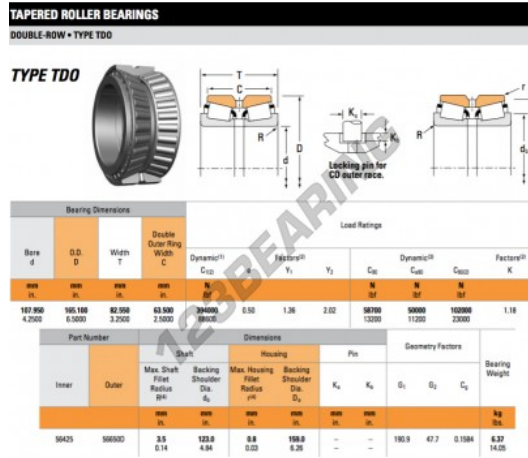

Tapered roller bearing 56425-56650D-TIMKEN - 56425-56650D-TIMKEN

<https://www.123bearing.com/bearing-housing/roller-bearing/tapered/56425-56650d-timken>

PRODUCT FEATURES

Brand	TIMKEN
N° Ean13	3663952359304
Inside diameter	107.95 mm
Outside diameter	165.1 mm
Thickness	82.55 mm
Packaging	1