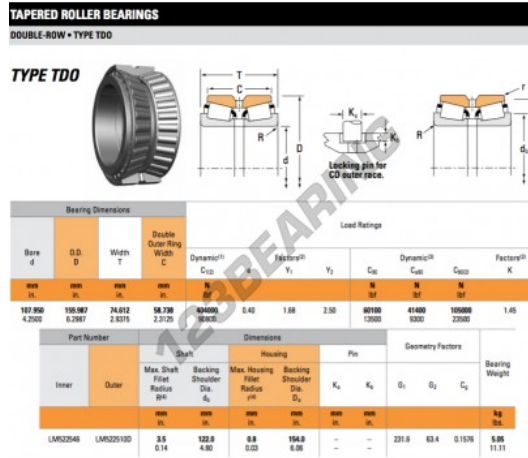

Tapered roller bearing LM522546-LM522510D-TIMKEN - LM522546-LM522510D-TIMKEN

<https://www.123bearing.com/bearing-housing/roller-bearing/tapered/lm522546-lm522510d-timken>

PRODUCT FEATURES

Brand	TIMKEN
N° Ean13	3663952359298
Inside diameter	107.95 mm
Outside diameter	159.987 mm
Thickness	74.612 mm
Packaging	1