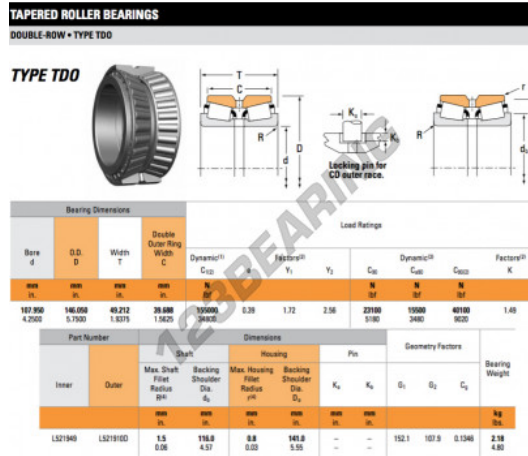

# Tapered roller bearing L521949-L521910D-TIMKEN - L521949-L521910D-TIMKEN

<https://www.123bearing.com/bearing-housing/roller-bearing/tapered/l521949-l521910d-timken>

## PRODUCT FEATURES

Brand	TIMKEN
N° Ean13	3663952359274
Inside diameter	107.95 mm
Outside diameter	146.05 mm
Thickness	49.212 mm
Packaging	1

[contact@123bearing.com](mailto:contact@123bearing.com)

(646) 712 9672