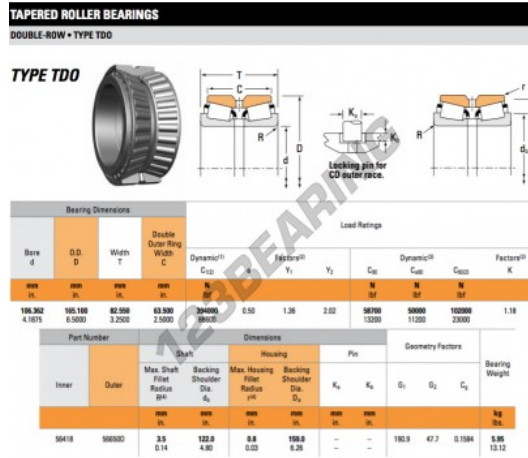

# Tapered roller bearing 56418-56650D-TIMKEN - 56418-56650D-TIMKEN

<https://www.123bearing.com/bearing-housing/roller-bearing/tapered/56418-56650d-timken>

## PRODUCT FEATURES

Brand	TIMKEN
N° Ean13	3663952359267
Inside diameter	106.362 mm
Outside diameter	165.1 mm
Thickness	82.55 mm
Packaging	1

[contact@123bearing.com](mailto:contact@123bearing.com)

(646) 712 9672