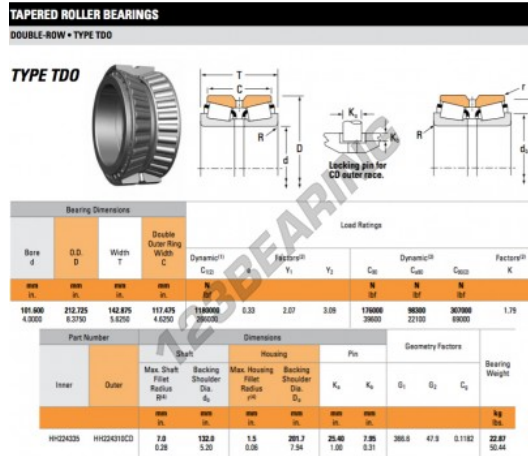

Tapered roller bearing HH224335-HH224310CD-TIMKEN - HH224335-HH224310CD-TIMKEN

<https://www.123bearing.com/bearing-housing/roller-bearing/tapered/hh224335-hh224310cd-timken>

PRODUCT FEATURES

Brand	TIMKEN
N° Ean13	3663952359083
Inside diameter	101.6 mm
Outside diameter	212.725 mm
Thickness	142.875 mm
Packaging	1