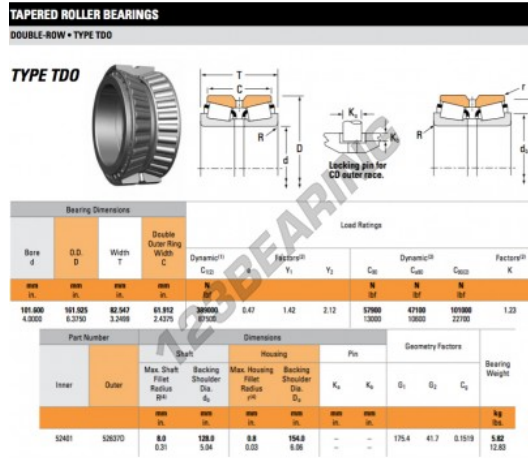

Tapered roller bearing 52401-52637D-TIMKEN - 52401-52637D-TIMKEN

<https://www.123bearing.com/bearing-housing/roller-bearing/tapered/52401-52637d-timken>

PRODUCT FEATURES

Brand	TIMKEN
N° Ean13	3663952358987
Inside diameter	101.6 mm
Inside diameter	4" inch
Outside diameter	161.925 mm
Outside diameter	6 3/8" inch
Thickness	82.547 mm
Thickness	3 1/4" inch
Packaging	1