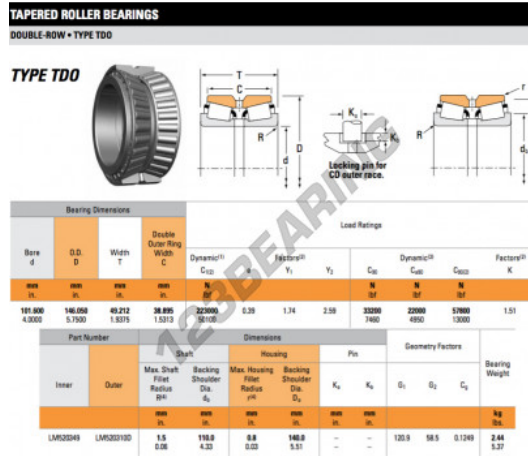

Tapered roller bearing LM520349-LM520310D-TIMKEN - LM520349-LM520310D-TIMKEN

<https://www.123bearing.com/bearing-housing/roller-bearing/tapered/lm520349-lm520310d-timken>

PRODUCT FEATURES

Brand	TIMKEN
N° Ean13	3663952358963
Inside diameter	101.6 mm
Inside diameter	4" inch
Outside diameter	146.05 mm
Outside diameter	5 3/4" inch
Thickness	49.212 mm
Thickness	1 15/16" inch
Packaging	1