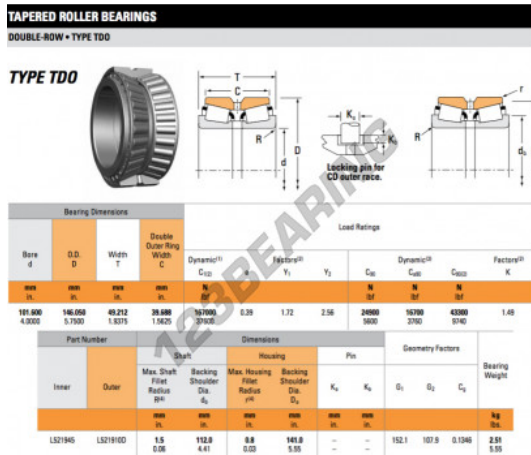

Tapered roller bearing L521945-L521910D-TIMKEN - L521945-L521910D-TIMKEN

<https://www.123bearing.com/bearing-housing/roller-bearing/tapered/l521945-l521910d-timken>

PRODUCT FEATURES

Brand	TIMKEN
N° Ean13	3663952358956
Inside diameter	101.6 mm
Outside diameter	146.05 mm
Thickness	49.212 mm
Packaging	1