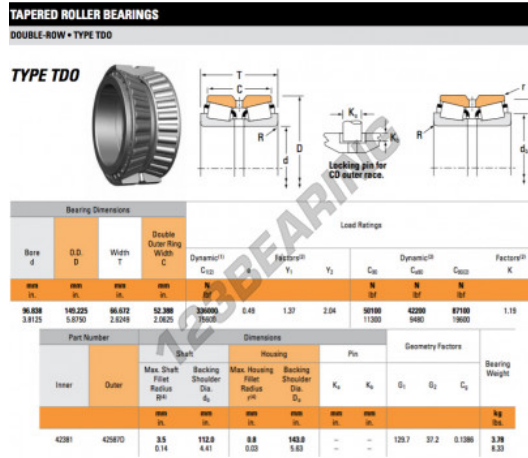

# Tapered roller bearing 42381-42587D-TIMKEN - 42381-42587D-TIMKEN

<https://www.123bearing.com/bearing-housing/roller-bearing/tapered/42381-42587d-timken>

## PRODUCT FEATURES

Brand	TIMKEN
N° Ean13	3663952358789
Inside diameter	96.838 mm
Outside diameter	149.225 mm
Thickness	66.672 mm
Packaging	1

[contact@123bearing.com](mailto:contact@123bearing.com)

(646) 712 9672