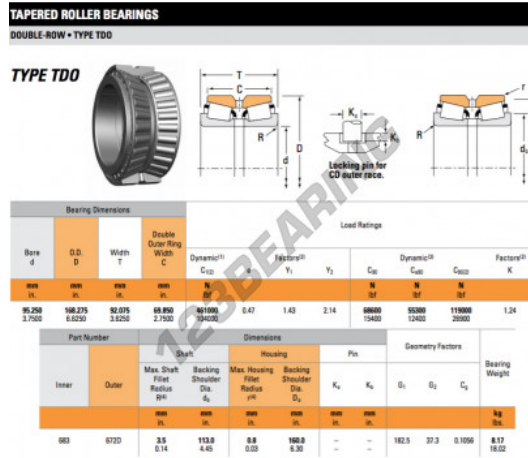

Tapered roller bearing 683-672D-TIMKEN - 683-672D-TIMKEN

<https://www.123bearing.com/bearing-housing/roller-bearing/tapered/683-672d-timken>

PRODUCT FEATURES

Brand	TIMKEN
N° Ean13	3663952358758
Inside diameter	95.25 mm
Outside diameter	168.275 mm
Thickness	92.075 mm
Weight	8177 g
Packaging	1
Standard	No standard