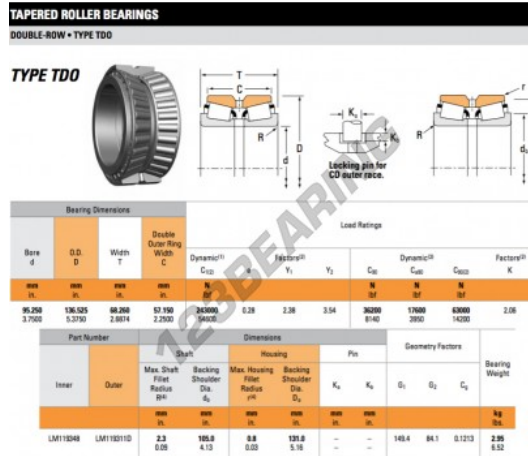

Tapered roller bearing LM119348-LM119311D-TIMKEN - LM119348-LM119311D-TIMKEN

<https://www.123bearing.com/bearing-housing/roller-bearing/tapered/lm119348-lm119311d-timken>

PRODUCT FEATURES

Brand	TIMKEN
N° Ean13	3663952358697
Inside diameter	95.25 mm
Outside diameter	136.525 mm
Thickness	68.26 mm
Packaging	1