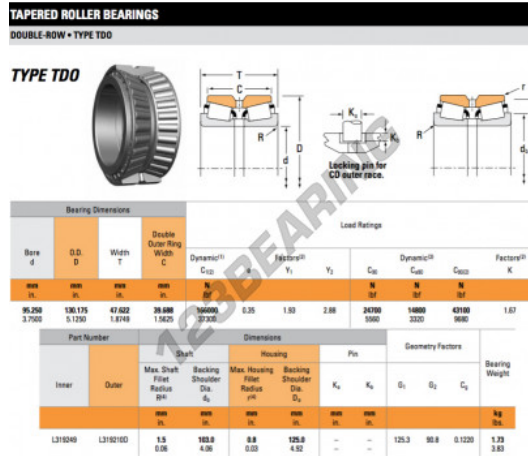

Tapered roller bearing L319249-L319210D-TIMKEN - L319249-L319210D-TIMKEN

<https://www.123bearing.com/bearing-housing/roller-bearing/tapered/l319249-l319210d-timken>

PRODUCT FEATURES

Brand	TIMKEN
N° Ean13	3663952358680
Inside diameter	95.25 mm
Outside diameter	130.175 mm
Thickness	47.622 mm
Packaging	1