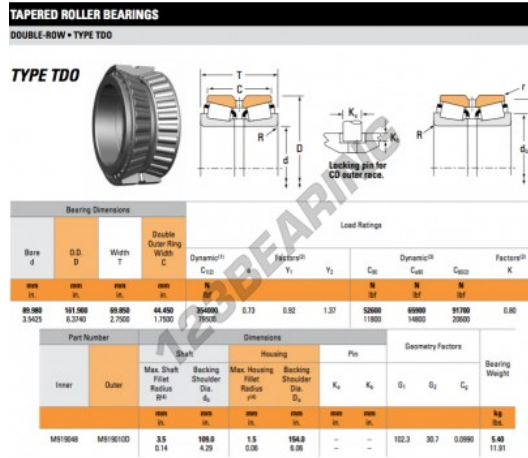

Tapered roller bearing M919048-M919010D-TIMKEN - M919048-M919010D-TIMKEN

<https://www.123bearing.com/bearing-housing/roller-bearing/tapered/m919048-m919010d-timken>

PRODUCT FEATURES

Brand	TIMKEN
N° Ean13	3616060457394
Inside diameter	89.98 mm
Outside diameter	161.9 mm
Thickness	69.85 mm
Weight	5400 g
Packaging	1