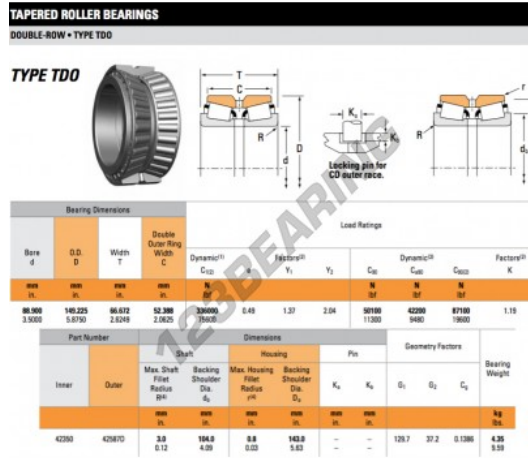

Tapered roller bearing 42350-42587D-TIMKEN - 42350-42587D-TIMKEN

<https://www.123bearing.com/bearing-housing/roller-bearing/tapered/42350-42587d-timken>

PRODUCT FEATURES

Brand	TIMKEN
N° Ean13	3663952358475
Inside diameter	88.9 mm
Outside diameter	149.225 mm
Thickness	66.672 mm
Packaging	1