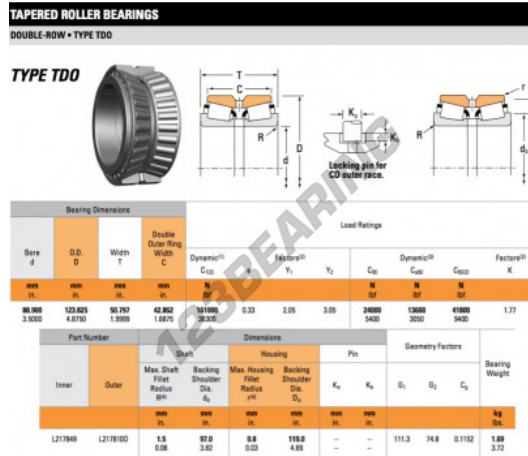

Tapered roller bearing L217849-L217810D-TIMKEN - L217849-L217810D-TIMKEN

<https://www.123bearing.com/bearing-housing/roller-bearing/tapered/l217849-l217810d-timken>

PRODUCT FEATURES

Brand	TIMKEN
N° Ean13	3663952358468
Inside diameter	88.9 mm
Inside diameter	3 1/2" inch
Outside diameter	123.825 mm
Outside diameter	4 7/8" inch
Thickness	50.797 mm
Thickness	2" inch
Packaging	1