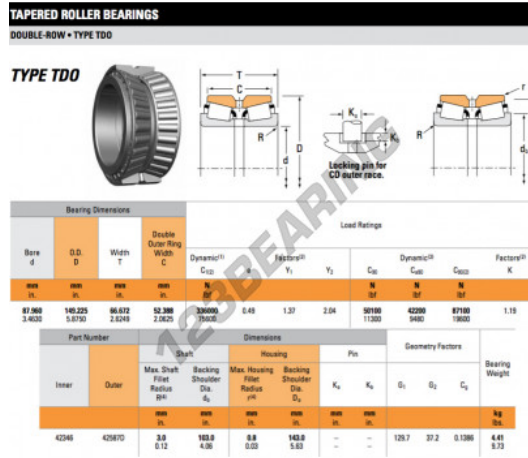

## Tapered roller bearing 42346-42587D-TIMKEN - 42346-42587D-TIMKEN

<https://www.123bearing.com/bearing-housing/roller-bearing/tapered/42346-42587d-timken>

### PRODUCT FEATURES

Brand	TIMKEN
N° Ean13	3663952358451
Inside diameter	87.96 mm
Outside diameter	149.225 mm
Thickness	66.672 mm
Packaging	1

[contact@123bearing.com](mailto:contact@123bearing.com)

(646) 712 9672