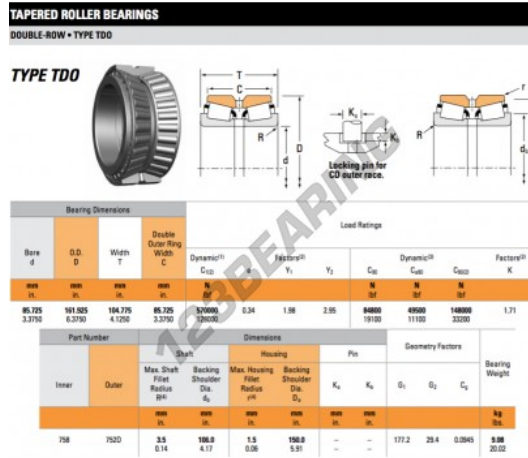

Tapered roller bearing 758-752D-TIMKEN - 758-752D-TIMKEN

<https://www.123bearing.com/bearing-housing/roller-bearing/tapered/758-752d-timken>

PRODUCT FEATURES

Brand	TIMKEN
N° Ean13	3663952358376
Inside diameter	85.725 mm
Outside diameter	161.925 mm
Thickness	104.775 mm
Packaging	1