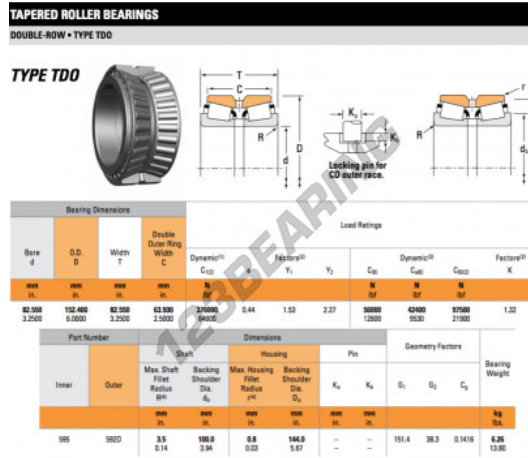

Tapered roller bearing 595-592D-TIMKEN - 595-592D-TIMKEN

<https://www.123bearing.com/bearing-housing/roller-bearing/tapered/595-592d-timken>

PRODUCT FEATURES

Brand	TIMKEN
N° Ean13	3663952358246
Inside diameter	82.55 mm
Inside diameter	3 1/4" inch
Outside diameter	152.4 mm
Outside diameter	6" inch
Thickness	82.55 mm
Thickness	3 1/4" inch
Packaging	1