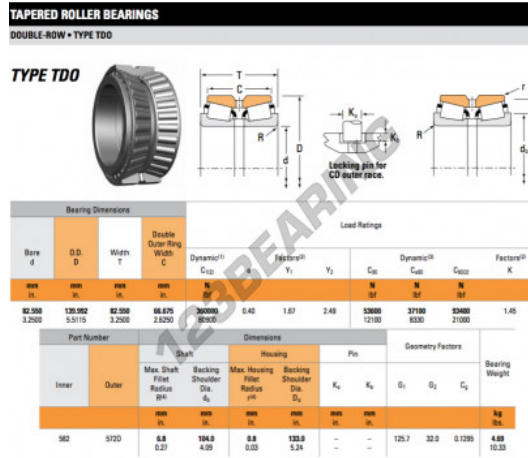

## Tapered roller bearing 582-572D-TIMKEN - 582-572D-TIMKEN

<https://www.123bearing.com/bearing-housing/roller-bearing/tapered/582-572d-timken>

### PRODUCT FEATURES

Brand	TIMKEN
N° Ean13	3663952358239
Inside diameter	82.55 mm
Outside diameter	139.992 mm
Thickness	82.55 mm
Packaging	1

[contact@123bearing.com](mailto:contact@123bearing.com)

(646) 712 9672