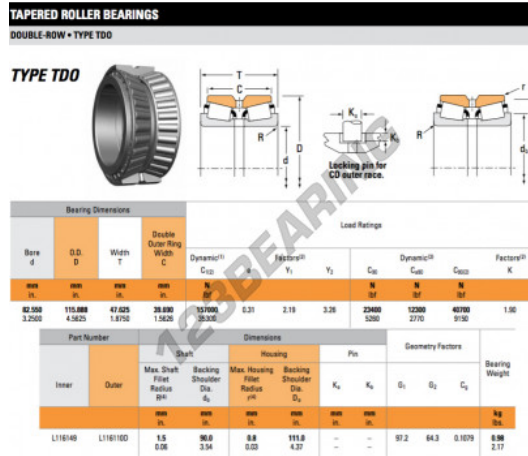

Tapered roller bearing L116149-LL116110D-TIMKEN - L116149-LL116110D-TIMKEN

<https://www.123bearing.com/bearing-housing/roller-bearing/tapered/l116149-ll116110d-timken>

PRODUCT FEATURES

Brand	TIMKEN
N° Ean13	3663952358208
Inside diameter	82.55 mm
Inside diameter	3 1/4" inch
Outside diameter	115.888 mm
Outside diameter	4 9/16" inch
Thickness	47.625 mm
Thickness	1 7/8" inch
Packaging	1