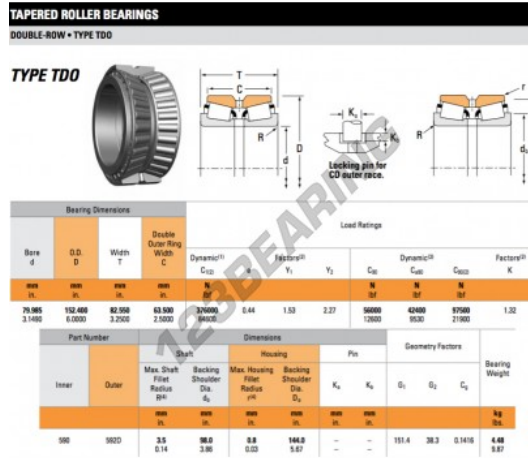

## Tapered roller bearing 590-592D-TIMKEN - 590-592D-TIMKEN

<https://www.123bearing.com/bearing-housing/roller-bearing/tapered/590-592d-timken>

### PRODUCT FEATURES

Brand	TIMKEN
N° Ean13	3663952358147
Inside diameter	79.985 mm
Outside diameter	152.4 mm
Thickness	82.55 mm
Packaging	1

[contact@123bearing.com](mailto:contact@123bearing.com)

(646) 712 9672