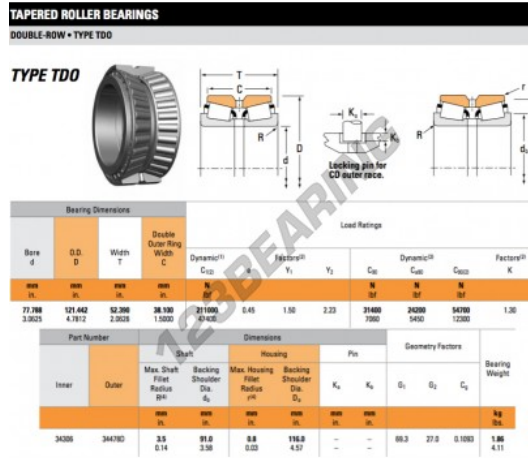

Tapered roller bearing 34306-34478D-TIMKEN - 34306-34478D-TIMKEN

<https://www.123bearing.com/bearing-housing/roller-bearing/tapered/34306-34478d-timken>

PRODUCT FEATURES

Brand	TIMKEN
N° Ean13	3663952358109
Inside diameter	77.788 mm
Outside diameter	121.442 mm
Thickness	52.39 mm
Packaging	1