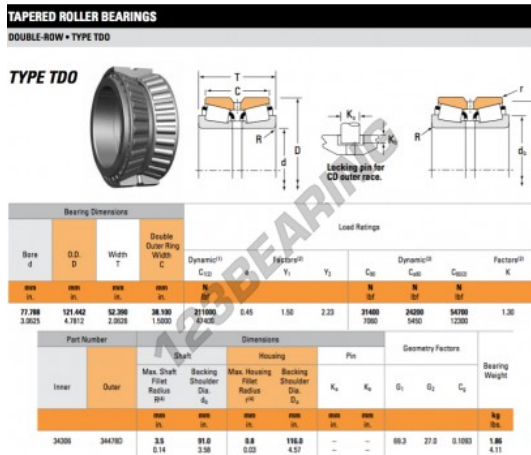

## Tapered roller bearing 34306-34478D-TIMKEN - 34306-34478D-TIMKEN

<https://www.123bearing.com/bearing-housing/roller-bearing/tapered/34306-34478d-timken>

### PRODUCT FEATURES

Brand	TIMKEN
N° Ean13	3663952358109
Inside diameter	77.788 mm
Outside diameter	121.442 mm
Thickness	52.39 mm
Packaging	1

[contact@123bearing.com](mailto:contact@123bearing.com)

(646) 712 9672