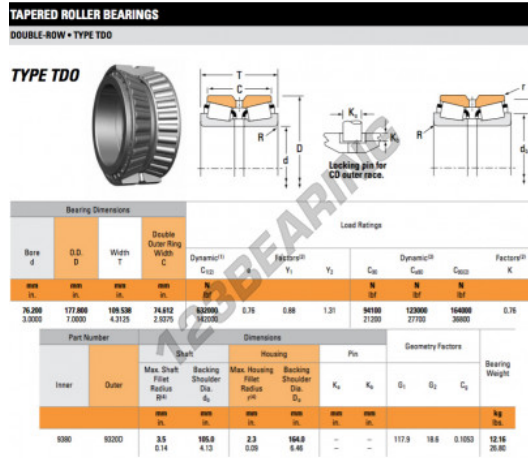

Tapered roller bearing 9380-9320D-TIMKEN - 9380-9320D-TIMKEN

<https://www.123bearing.com/bearing-housing/roller-bearing/tapered/9380-9320d-timken>

PRODUCT FEATURES

Brand	TIMKEN
N° Ean13	3663952358079
Inside diameter	76.2 mm
Outside diameter	177.8 mm
Thickness	109.538 mm
Weight	11877 g
Dynamic load	164 kN
Packaging	1
Standard	No standard