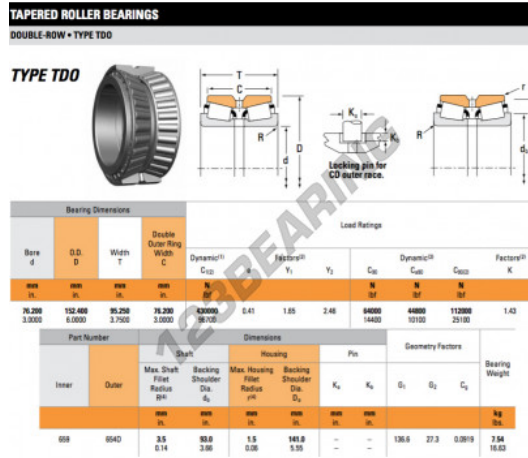

Tapered roller bearing 659-654D-TIMKEN - 659-654D-TIMKEN

<https://www.123bearing.com/bearing-housing/roller-bearing/tapered/659-654d-timken>

PRODUCT FEATURES

Brand	TIMKEN
N° Ean13	3663952358017
Inside diameter	76.2 mm
Outside diameter	152.4 mm
Thickness	95.25 mm
Packaging	1