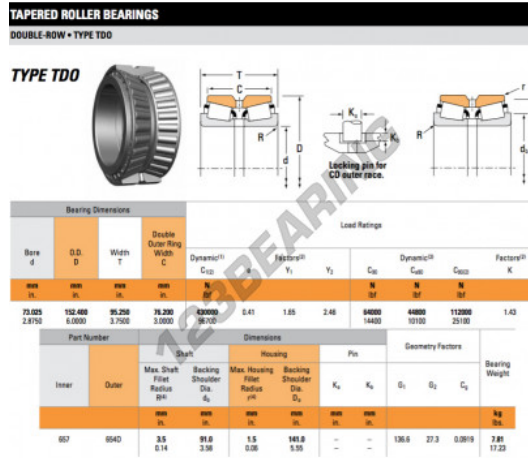

## Tapered roller bearing 657-654D-TIMKEN - 657-654D-TIMKEN

<https://www.123bearing.com/bearing-housing/roller-bearing/tapered/657-654d-timken>

### PRODUCT FEATURES

Brand	TIMKEN
N° Ean13	3663952357881
Inside diameter	73.025 mm
Outside diameter	152.4 mm
Thickness	95.25 mm
Packaging	1

[contact@123bearing.com](mailto:contact@123bearing.com)

(646) 712 9672