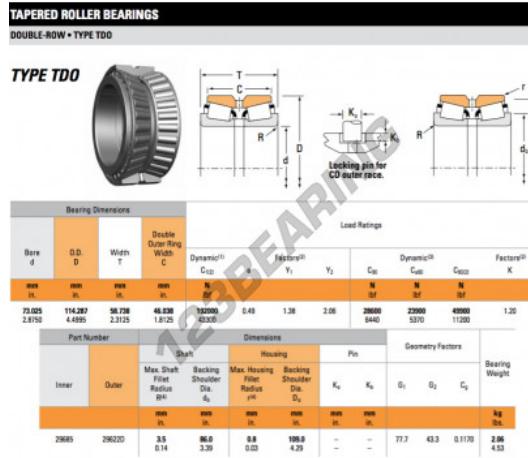

# Tapered roller bearing 29685-29622D-TIMKEN - 29685-29622D-TIMKEN

<https://www.123bearing.com/bearing-housing/roller-bearing/tapered/29685-29622d-timken>

## PRODUCT FEATURES

Brand	TIMKEN
N° Ean13	3663952357829
Inside diameter	73.025 mm
Outside diameter	114.287 mm
Thickness	58.738 mm
Packaging	1

[contact@123bearing.com](mailto:contact@123bearing.com)

(646) 712 9672