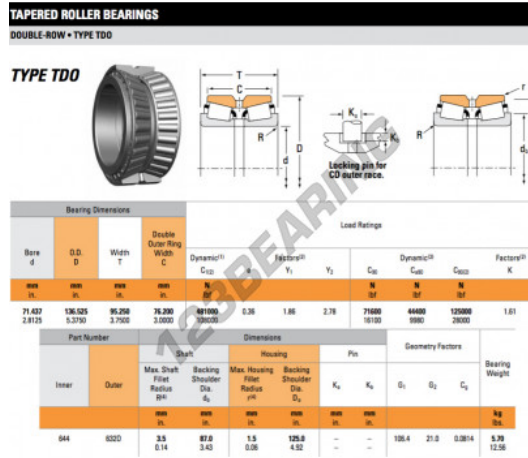

Tapered roller bearing 644-632D-TIMKEN - 644-632D-TIMKEN

<https://www.123bearing.com/bearing-housing/roller-bearing/tapered/644-632d-timken>

PRODUCT FEATURES

Brand	TIMKEN
N° Ean13	3663952357805
Inside diameter	71.437 mm
Outside diameter	136.525 mm
Thickness	95.25 mm
Packaging	1