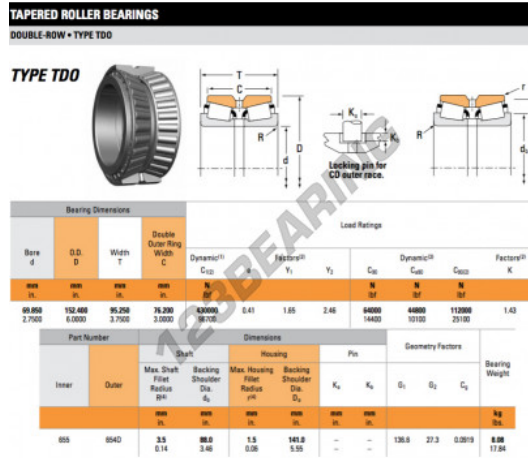

Tapered roller bearing 655-654D-TIMKEN - 655-654D-TIMKEN

<https://www.123bearing.com/bearing-housing/roller-bearing/tapered/655-654d-timken>

PRODUCT FEATURES

Brand	TIMKEN
N° Ean13	3663952357676
Inside diameter	69.85 mm
Inside diameter	2 3/4" inch
Outside diameter	152.4 mm
Outside diameter	6" inch
Thickness	95.25 mm
Thickness	3 3/4" inch
Packaging	1