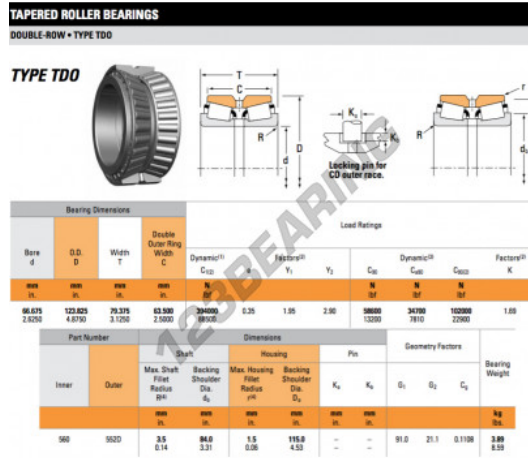

Tapered roller bearing 560-552D-TIMKEN - 560-552D-TIMKEN

<https://www.123bearing.com/bearing-housing/roller-bearing/tapered/560-552d-timken>

PRODUCT FEATURES

Brand	TIMKEN
N° Ean13	3663952357195
Inside diameter	66.675 mm
Outside diameter	123.825 mm
Thickness	79.375 mm
Packaging	1