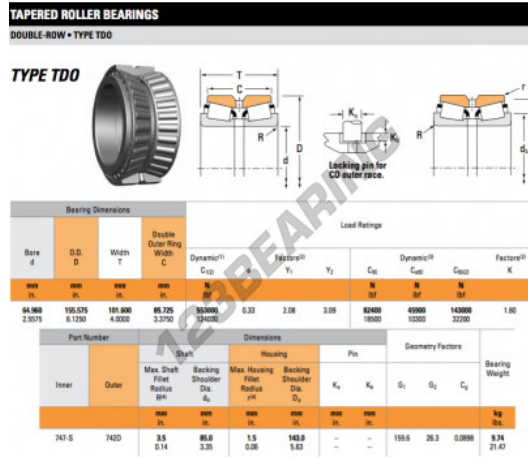

Tapered roller bearing 747-S-742D-TIMKEN - 747-S-742D-TIMKEN

<https://www.123bearing.com/bearing-housing/roller-bearing/tapered/747-s-742d-timken>

PRODUCT FEATURES

Brand	TIMKEN
N° Ean13	3663952357102
Inside diameter	64.96 mm
Outside diameter	155.575 mm
Thickness	101.6 mm
Packaging	1