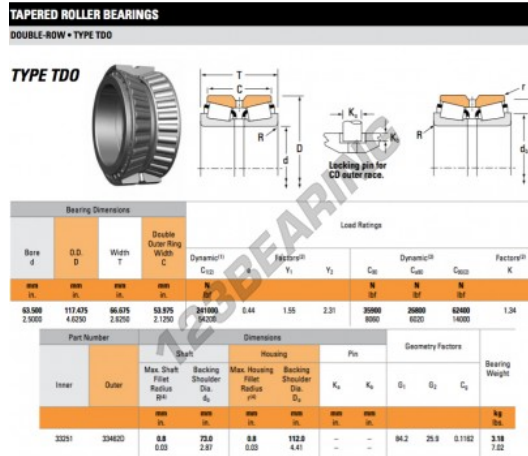

Tapered roller bearing 33251-33462D-TIMKEN - 33251-33462D-TIMKEN

<https://www.123bearing.com/bearing-housing/roller-bearing/tapered/33251-33462d-timken>

PRODUCT FEATURES

Brand	TIMKEN
N° Ean13	3663952357003
Inside diameter	63.5 mm
Outside diameter	117.475 mm
Thickness	66.675 mm
Weight	994 g
Packaging	1