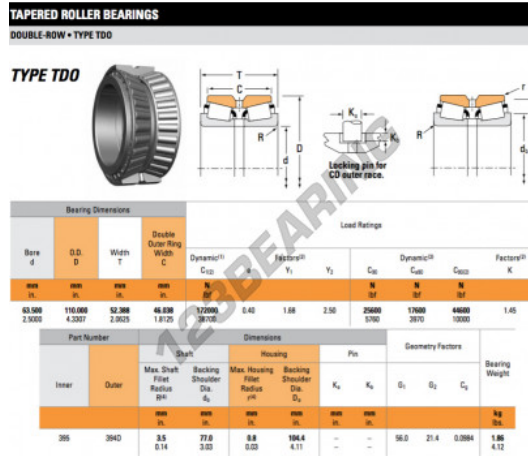

## Tapered roller bearing 395-394D-TIMKEN - 395-394D-TIMKEN

<https://www.123bearing.com/bearing-housing/roller-bearing/tapered/395-394d-timken>

### PRODUCT FEATURES

Brand	TIMKEN
N° Ean13	3663952356976
Inside diameter	63.5 mm
Outside diameter	110 mm
Thickness	52.388 mm
Packaging	1

[contact@123bearing.com](mailto:contact@123bearing.com)

(646) 712 9672