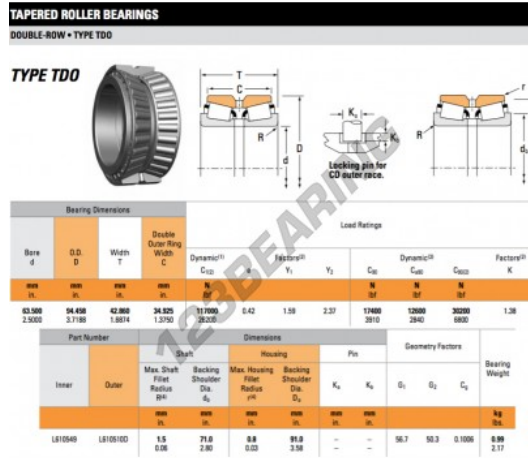

Tapered roller bearing L610549-L610510D-TIMKEN - L610549-L610510D-TIMKEN

<https://www.123bearing.com/bearing-housing/roller-bearing/tapered/l610549-l610510d-timken>

PRODUCT FEATURES

Brand	TIMKEN
N° Ean13	3663952356969
Inside diameter	63.5 mm
Inside diameter	2 1/2" inch
Outside diameter	94.458 mm
Outside diameter	3 23/32" inch
Thickness	42.86 mm
Thickness	1 11/16" inch
Weight	482 g
Packaging	1
Standard	No standard