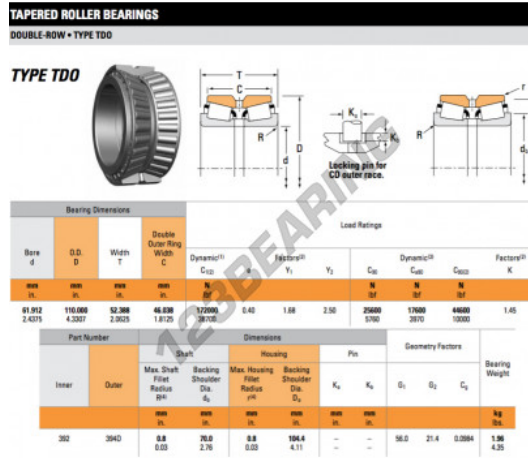

Tapered roller bearing 392-394D-TIMKEN - 392-394D-TIMKEN

<https://www.123bearing.com/bearing-housing/roller-bearing/tapered/392-394d-timken>

PRODUCT FEATURES

Brand	TIMKEN
N° Ean13	3663952356938
Inside diameter	61.912 mm
Outside diameter	110 mm
Thickness	52.388 mm
Packaging	1