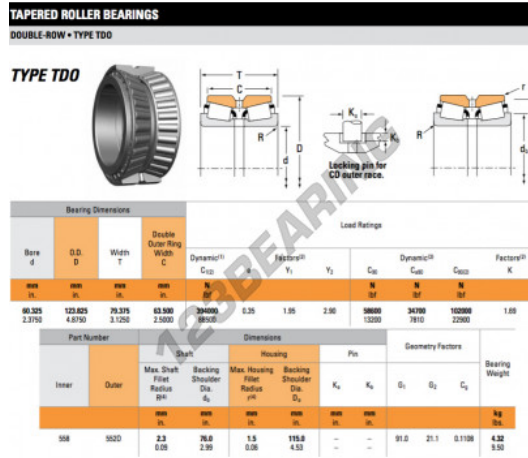

## Tapered roller bearing 558-552D-TIMKEN - 558-552D-TIMKEN

<https://www.123bearing.com/bearing-housing/roller-bearing/tapered/558-552d-timken>

### PRODUCT FEATURES

Brand	TIMKEN
N° Ean13	3663952356907
Inside diameter	60.325 mm
Outside diameter	123.825 mm
Thickness	79.375 mm
Packaging	1

[contact@123bearing.com](mailto:contact@123bearing.com)

(646) 712 9672