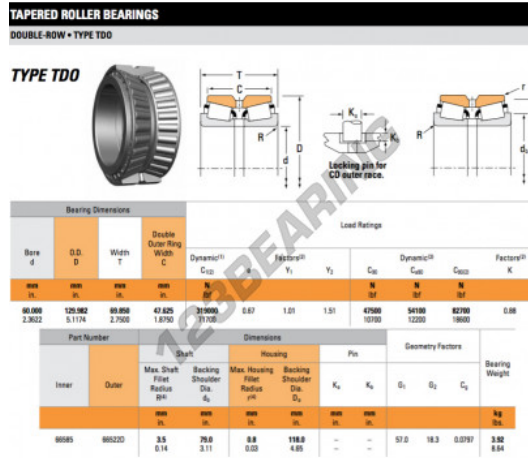

Tapered roller bearing 66585-66522D-TIMKEN - 66585-66522D-TIMKEN

<https://www.123bearing.com/bearing-housing/roller-bearing/tapered/66585-66522d-timken>

PRODUCT FEATURES

Brand	TIMKEN
N° Ean13	3663952356884
Inside diameter	60 mm
Inside diameter	2.362" inch
Outside diameter	129.985 mm
Outside diameter	5.118" inch
Thickness	69.85 mm
Thickness	2 3/4" inch
Packaging	1