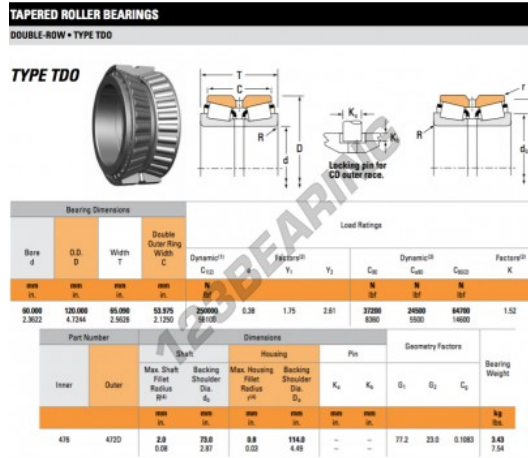

Tapered roller bearing 476-472D-TIMKEN - 476-472D-TIMKEN

<https://www.123bearing.com/bearing-housing/roller-bearing/tapered/476-472d-timken>

PRODUCT FEATURES

Brand	TIMKEN
N° Ean13	3663952356877
Inside diameter	60 mm
Outside diameter	120 mm
Thickness	65.09 mm
Packaging	1