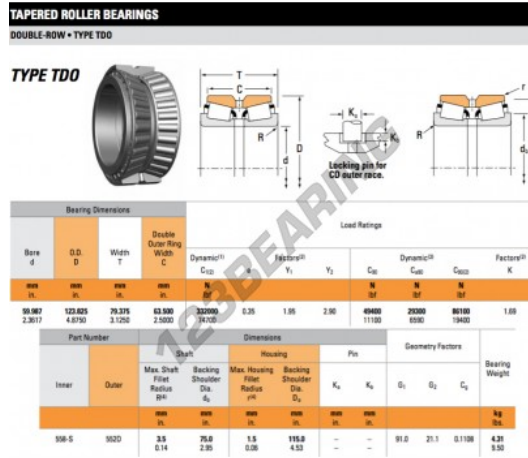

## Tapered roller bearing 558-S-552D-TIMKEN - 558-S-552D-TIMKEN

<https://www.123bearing.com/bearing-housing/roller-bearing/tapered/558-s-552d-timken>

### PRODUCT FEATURES

Brand	TIMKEN
N° Ean13	3663952356853
Inside diameter	59.987 mm
Outside diameter	123.825 mm
Thickness	79.375 mm
Packaging	1

[contact@123bearing.com](mailto:contact@123bearing.com)

(646) 712 9672