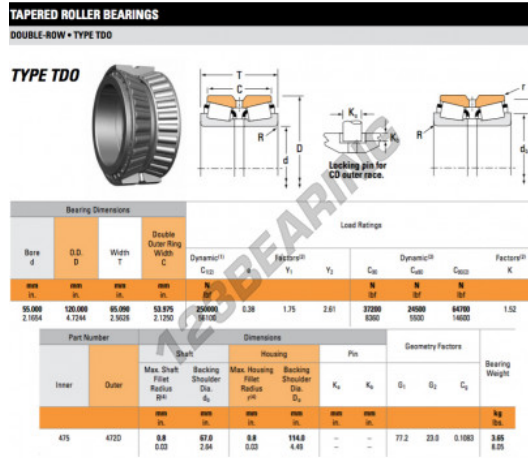

## Tapered roller bearing 475-472D-TIMKEN - 475-472D-TIMKEN

<https://www.123bearing.com/bearing-housing/roller-bearing/tapered/475-472d-timken>

### PRODUCT FEATURES

Brand	TIMKEN
N° Ean13	3663952356587
Inside diameter	55 mm
Outside diameter	120 mm
Thickness	65.09 mm
Packaging	1

[contact@123bearing.com](mailto:contact@123bearing.com)

(646) 712 9672