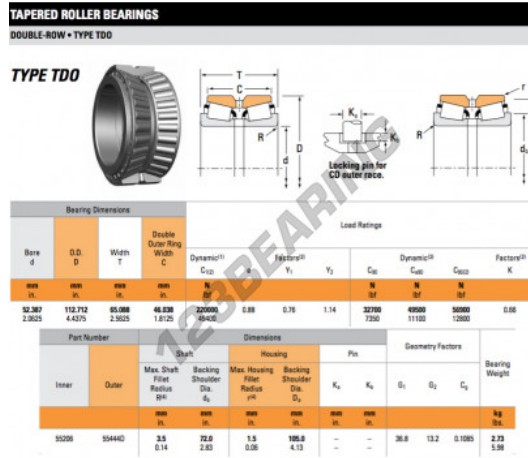

Tapered roller bearing 55206-55444D-TIMKEN - 55206-55444D-TIMKEN

<https://www.123bearing.com/bearing-housing/roller-bearing/tapered/55206-55444d-timken>

PRODUCT FEATURES

Brand	TIMKEN
N° Ean13	3663952356440
Inside diameter	52.387 mm
Inside diameter	2 1/16" inch
Outside diameter	112.712 mm
Outside diameter	4 7/16" inch
Thickness	65.088 mm
Thickness	2 9/16" inch
Packaging	1