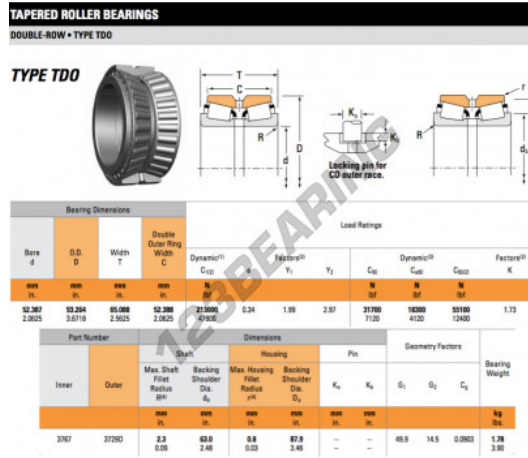

## Tapered roller bearing 3767-3729D-TIMKEN - 3767-3729D-TIMKEN

<https://www.123bearing.com/bearing-housing/roller-bearing/tapered/3767-3729d-timken>

### PRODUCT FEATURES

Brand	TIMKEN
N° Ean13	3663952356396
Inside diameter	52.387 mm
Outside diameter	93.264 mm
Thickness	65.088 mm
Packaging	1

[contact@123bearing.com](mailto:contact@123bearing.com)

(646) 712 9672