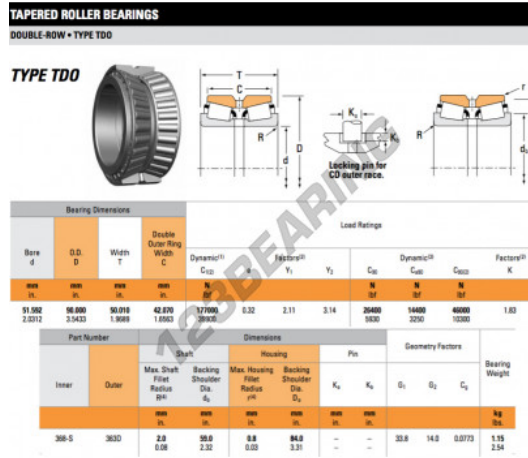

## Tapered roller bearing 368-S-363D-TIMKEN - 368-S-363D-TIMKEN

<https://www.123bearing.com/bearing-housing/roller-bearing/tapered/368-s-363d-timken>

### PRODUCT FEATURES

Brand	TIMKEN
N° Ean13	3663952356389
Inside diameter	51.592 mm
Outside diameter	90 mm
Thickness	50.01 mm
Packaging	1
Standard	No standard

[contact@123bearing.com](mailto:contact@123bearing.com)