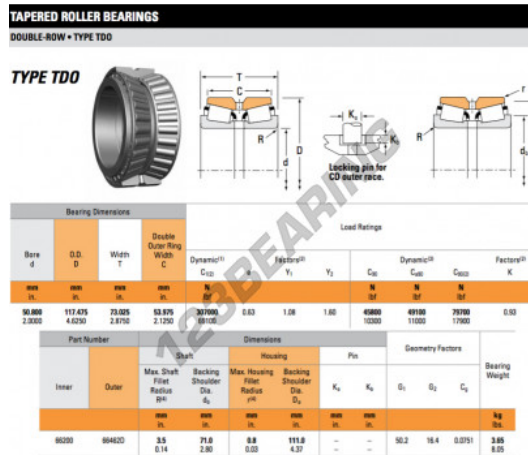

Tapered roller bearing 66200-66462D-TIMKEN - 66200-66462D-TIMKEN

<https://www.123bearing.com/bearing-housing/roller-bearing/tapered/66200-66462d-timken>

PRODUCT FEATURES

Brand	TIMKEN
N° Ean13	3663952356365
Inside diameter	50.8 mm
Outside diameter	117.475 mm
Thickness	73.025 mm
Packaging	1