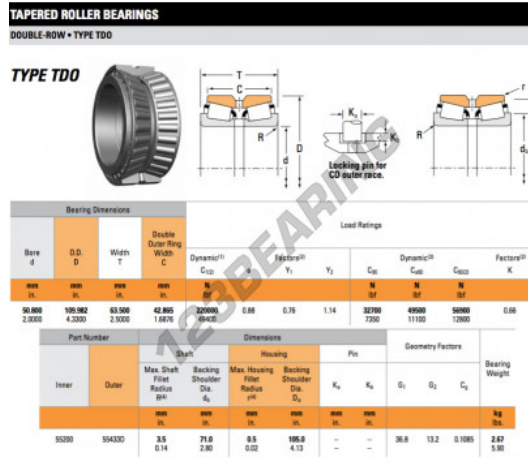

Tapered roller bearing 55200-55433D-TIMKEN - 55200-55433D-TIMKEN

<https://www.123bearing.com/bearing-housing/roller-bearing/tapered/55200-55433d-timken>

PRODUCT FEATURES

Brand	TIMKEN
N° Ean13	3663952356327
Inside diameter	50.8 mm
Inside diameter	2" inch
Outside diameter	109.982 mm
Outside diameter	4.33" inch
Thickness	63.5 mm
Thickness	2 1/2" inch
Packaging	1